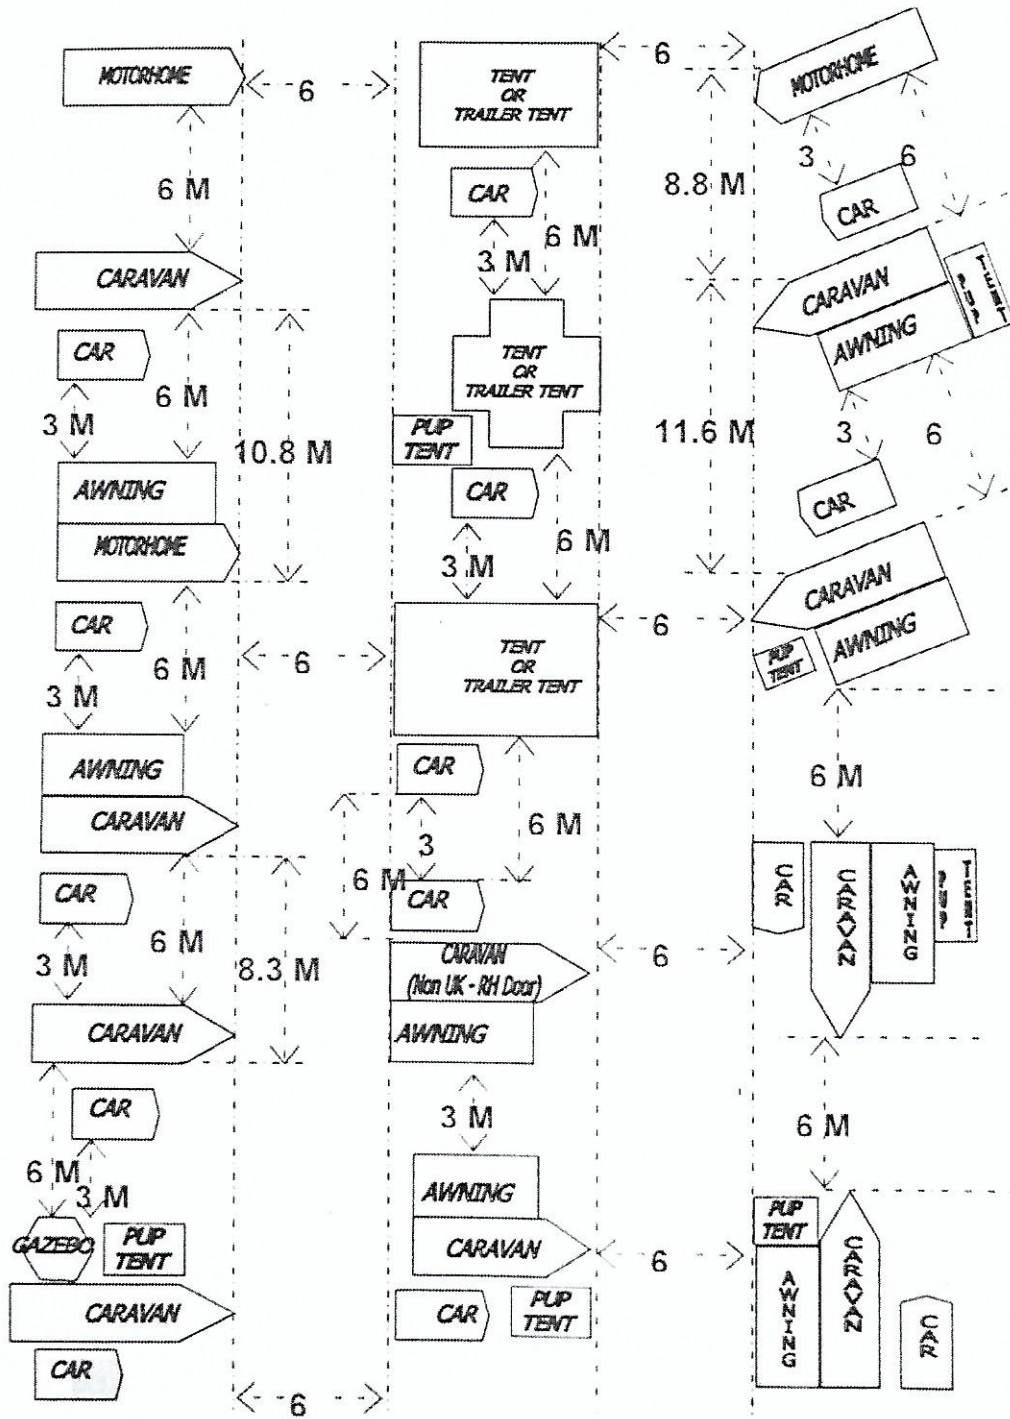

PITCH SPACING AT RALLIES

A minimum spacing between facing walls of adjacent motorhomes and caravans (the unit) of 6 metres is required. There must also be 3 metres clear between outfits, where an outfit is taken to mean and include the unit, an awning, pup tent and a car. Whilst there is no spacing restriction with regard to rally field boundaries, e.g. fences, trees and hedges, the siting of outfits must not be allowed to interfere with the activities of local people, their privacy or enjoyment of their property.

This diagram is reproduced from the Natural England Guide to 'Camping and Touring Caravan Exemption Certificates'.